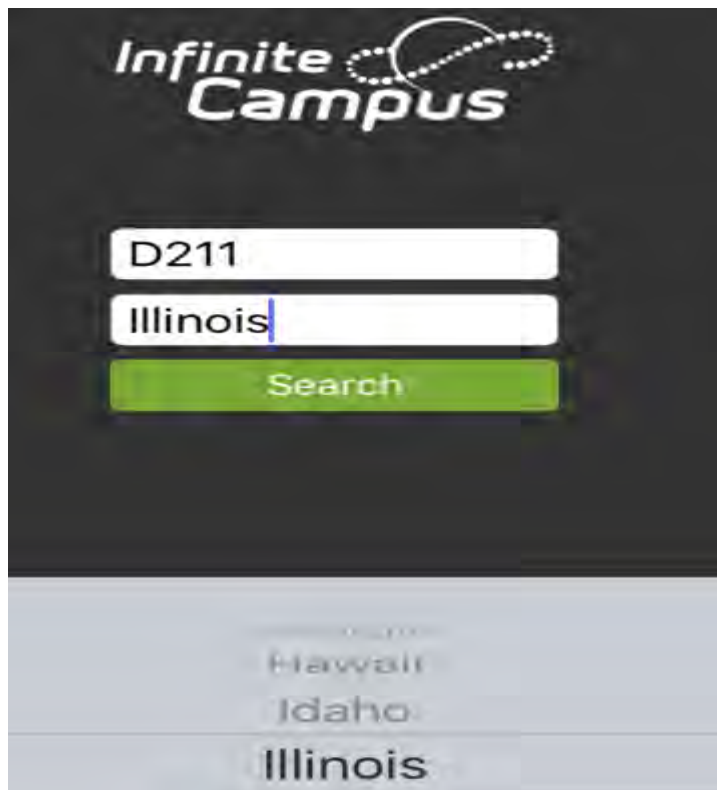

## Infinite Campus Portal App

The Infinite Campus Portal app is available for your smartphone or tablet.

1. Go to the App Store on your device and search for **Infinite Campus Mobile Portal**. Tap on **GET** and then **OPEN**.

2. Type in **D211** for District and scroll to **Illinois** for State.

3. Tap on **TOWNSHIP H S DIST 211**.

4. Type in your **username** and **password**. Tap on **Log In**.

A screenshot of a mobile application login screen. The title "TOWNSHIP H S DIST 211, IL" is at the top. Below the title are two white input fields: "Username" and "Password". To the right of the "Password" field is a "Show Password" toggle switch, which is currently turned off. Below the input fields are two buttons: a green "Log In" button and a grey "Change District" button. The background is dark grey.