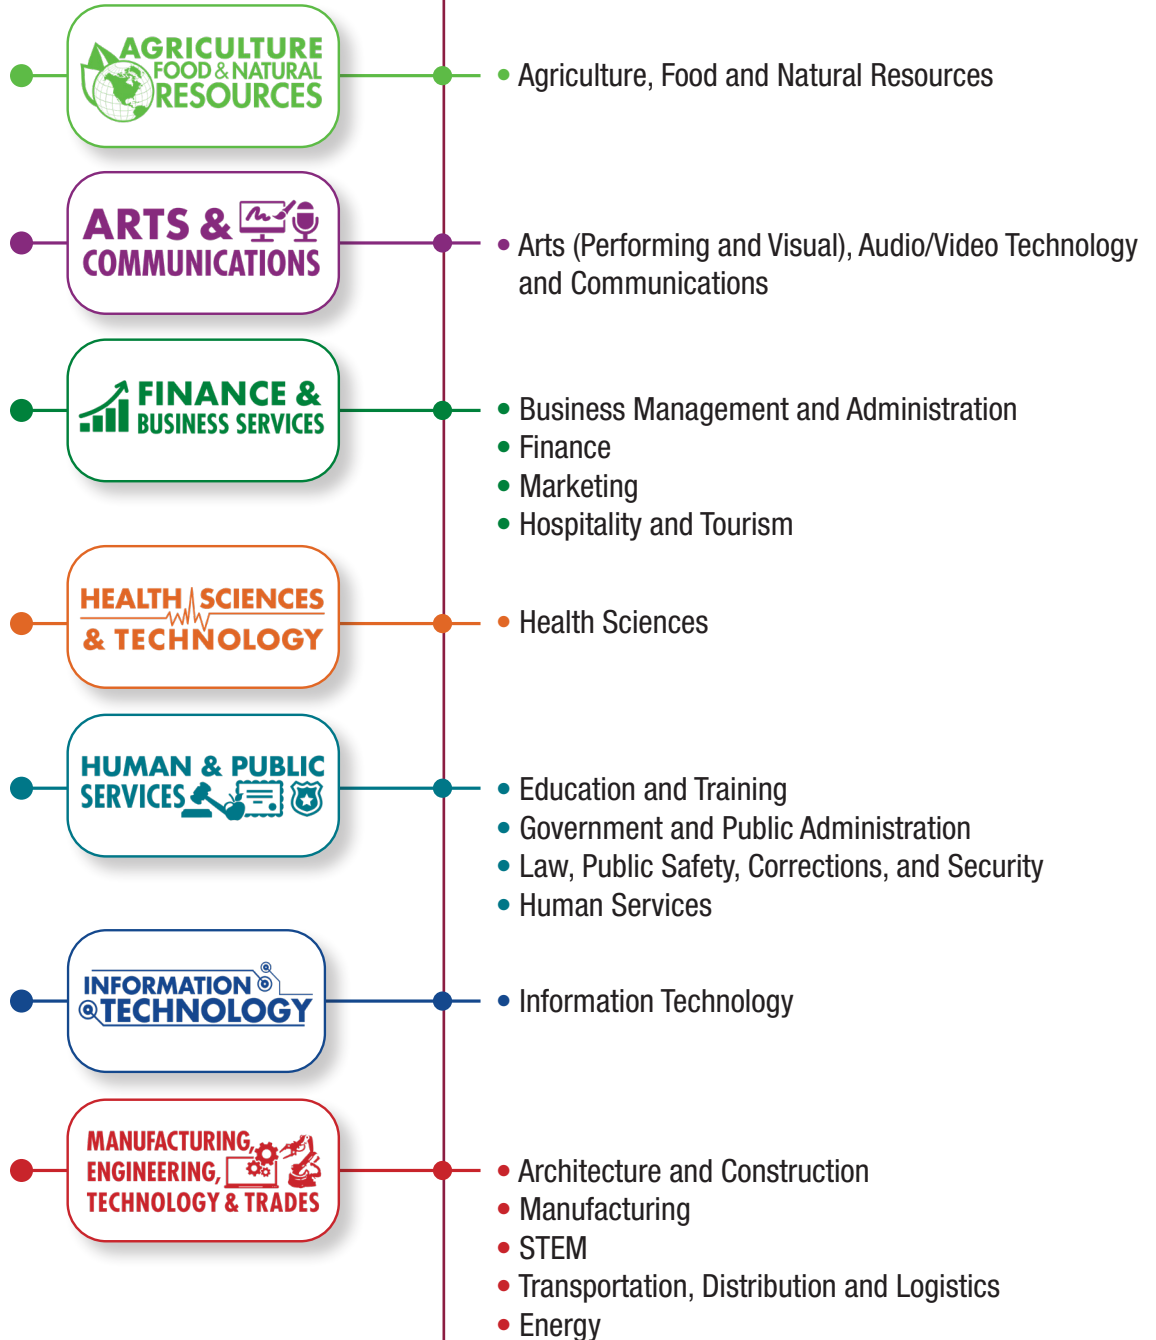

ILLINOIS CAREER PATHWAYS

NATIONAL CAREER CLUSTERS