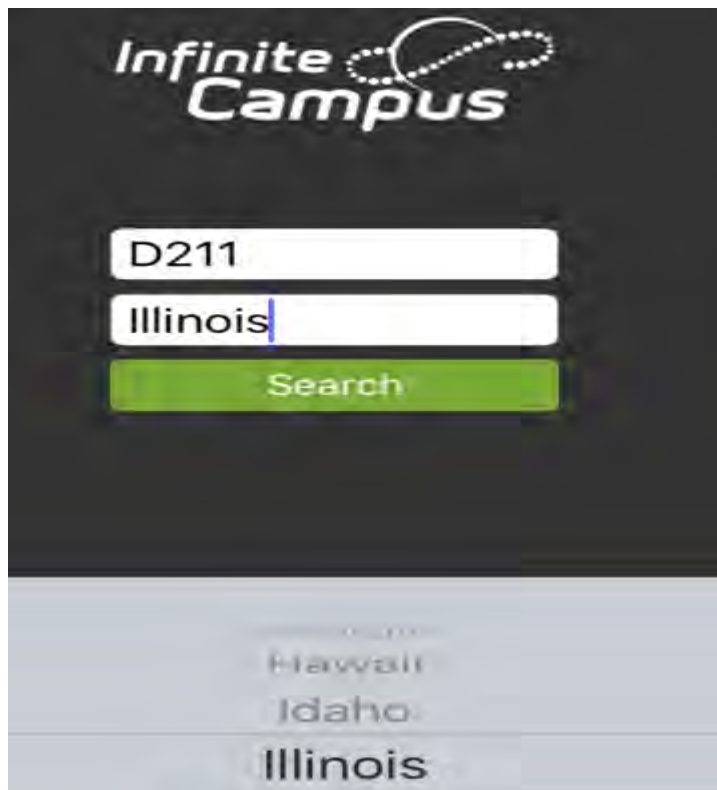

## Infinite Campus Portal App

The Infinite Campus Portal app is available for your smartphone or tablet.

1. Go to the App Store on your device and search for **Infinite Campus Mobile Portal**. Tap on **GET** and then **OPEN**.

2. Type in **D211** for District and scroll to **Illinois** for State.

3. Tap on **TOWNSHIP H S DIST 211**.

4. Type in your **username** and **password**. Tap on **Log In**.

A screenshot of a mobile application login screen. The title "TOWNSHIP H S DIST 211, IL" is at the top. Below the title are two white input fields: "Username" and "Password". Under the "Password" field is a "Show Password" toggle switch, which is currently turned off. At the bottom of the screen are two buttons: a green "Log In" button and a grey "Change District" button.