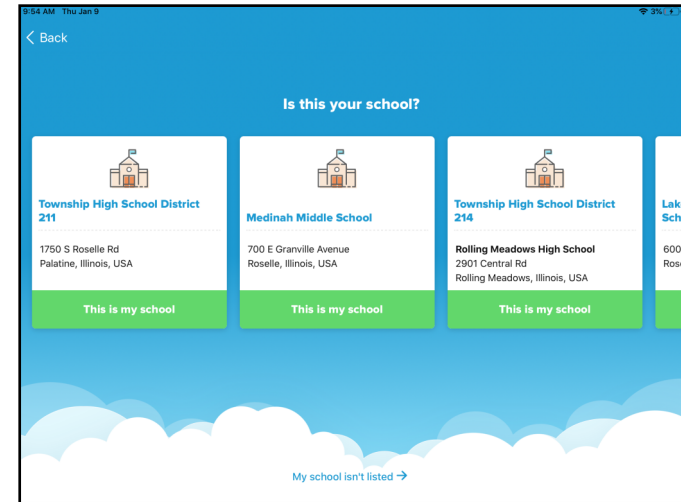

Sora setup

Step 1 Download, and open Sora from the Self-Service App.

Then find “Township High School 211”

Step 2 Sign-in to “Township High School 211”

Username– Lastname1234

Password– 123456 (6 digit ID, No zeroes)