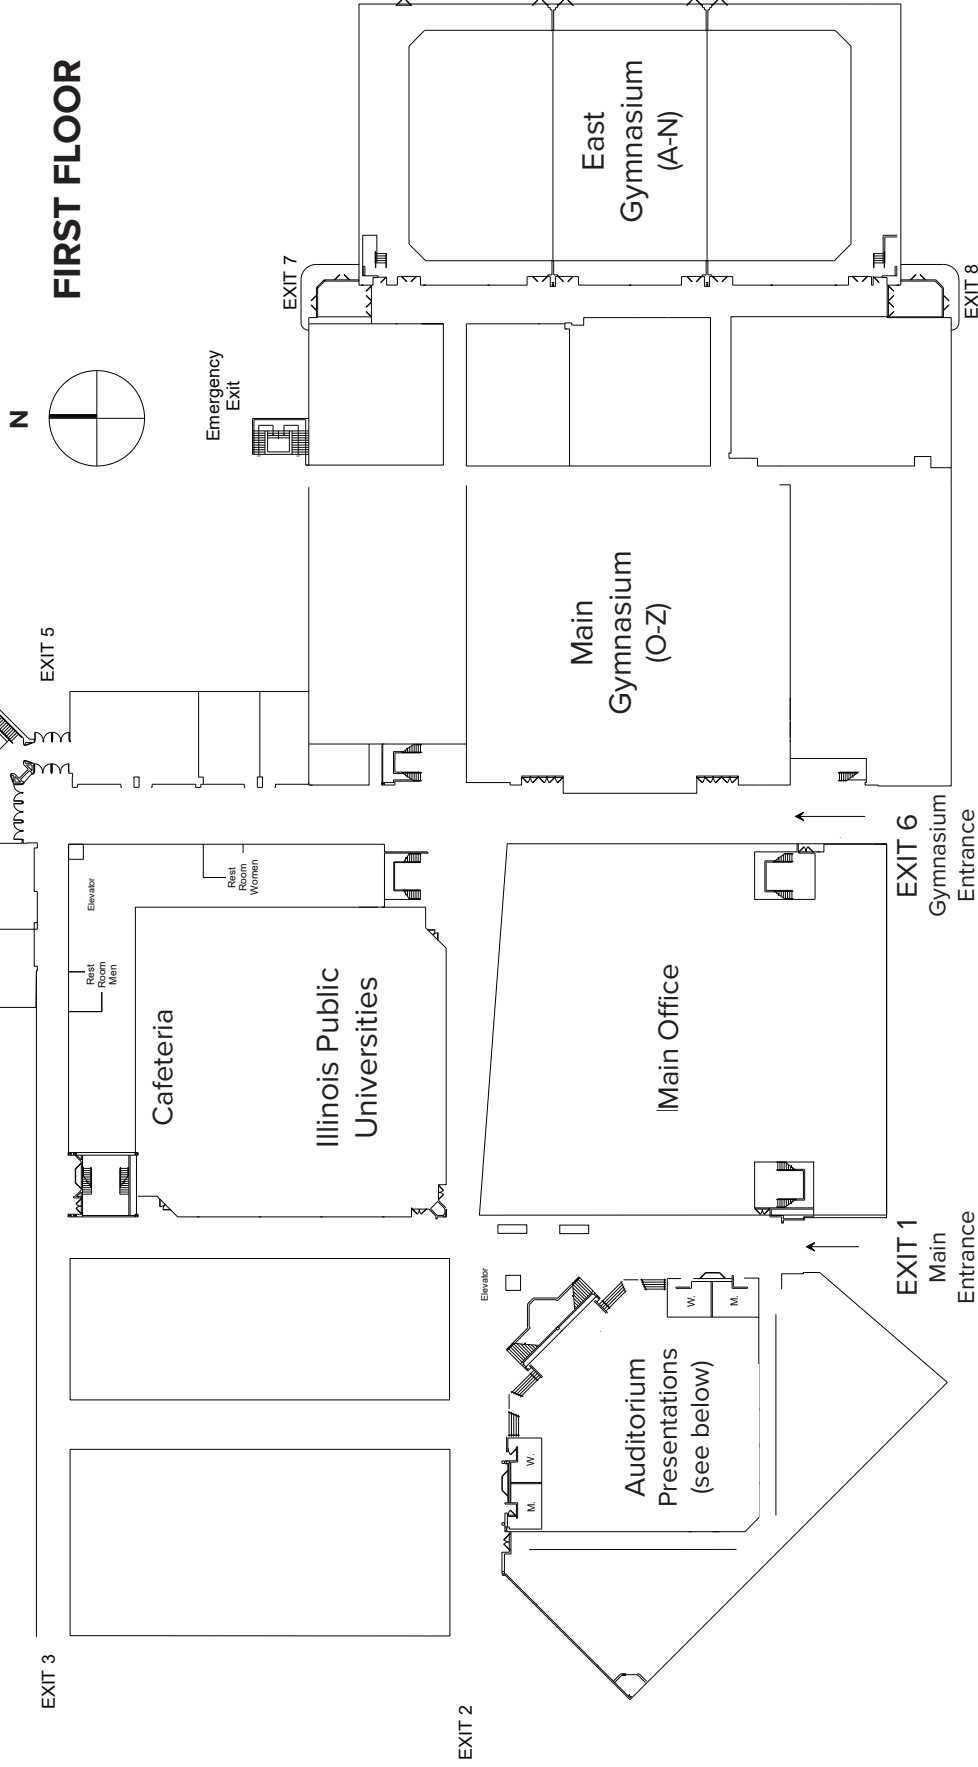

Palatine High School

AUDITORIUM PRESENTATION TIMES

6:10 p.m. ♦ 6:40 p.m. ♦ 7:10 p.m.

Section 1 – University of Illinois Urbana Champaign

Section 2 – Harper College

Section 3 – Illinois Student Assistance Commission (ISAC)