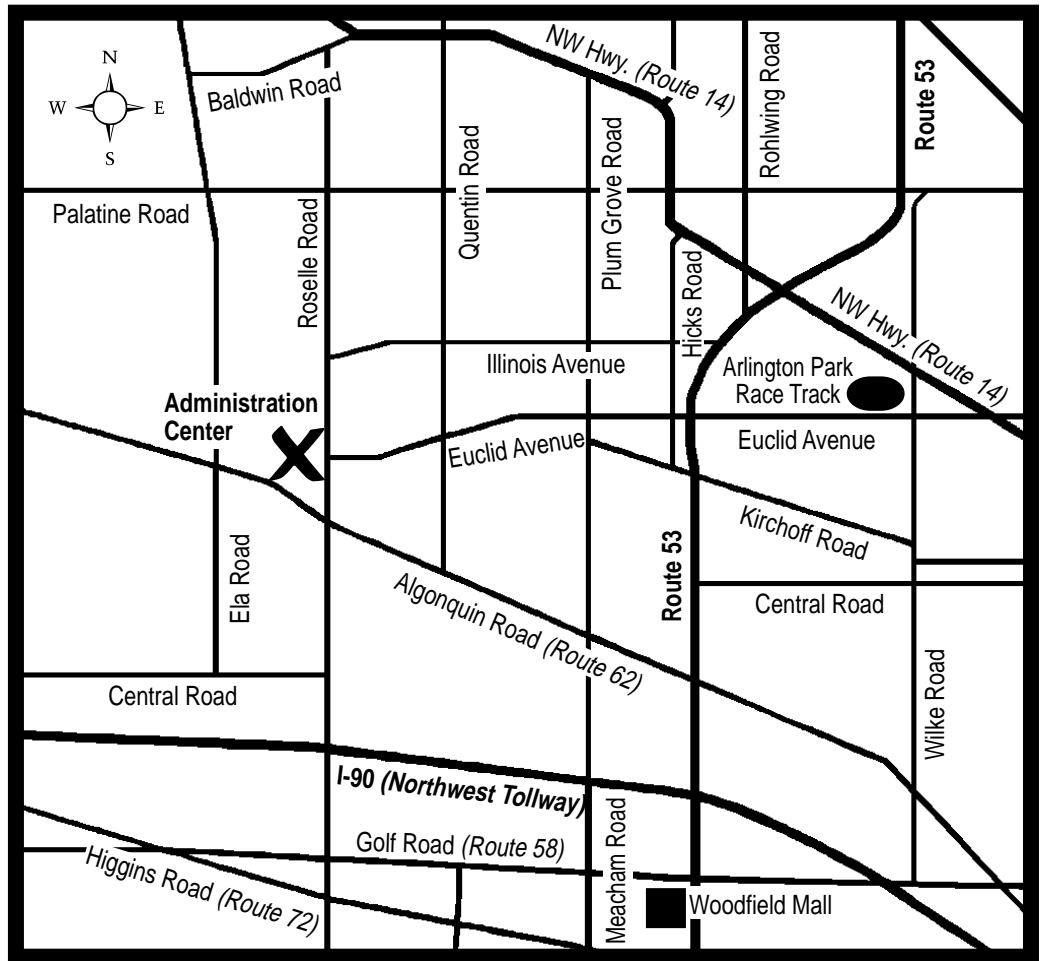

Directions to G.A. McElroy Administration Center 1750 South Roselle Road · Palatine, Illinois

**Township High School
District 211**
(847) 755-6600
Nancy N. Robb,
Superintendent

From the North:

- Take Route 53 south to Euclid Avenue
- Exit Euclid Avenue west
- Euclid Avenue west to Roselle Road
- Left turn (south) on Roselle Road
- Administration Center is on the right side (between Euclid Road and Algonquin Road)

From the South:

- Take I-290 or I-355 north to Route 53 north
- Route 53 north to Euclid Avenue
- Exit Euclid Avenue west
- Euclid Avenue west to Roselle Road
- Left turn (south) on Roselle Road
- Administration Center is on the right side (between Euclid Road and Algonquin Road)

From Chicago:

- Take I-90 west to Roselle Road
- Exit Roselle Road north
- Administration Center is on the left side (between Euclid Road and Algonquin Road)

From the West:

- Take I-90 east to Route 53 north
- Route 53 north to Euclid Avenue
- Exit Euclid Avenue west
- Euclid Avenue west to Roselle Road
- Left turn (south) on Roselle Road
- Administration Center is on the right side (between Euclid Road and Algonquin Road)