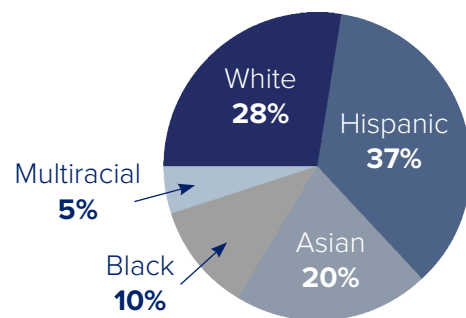

College & Career Counselor
pevans@d211.org

Rebecca Bergstrom
rbergstrom@d211.org

Sabrina Braaten
sbraaten@d211.org

Kayla Favela
kfavela@d211.org

Rafaella Harris
rharris@d211.org

Ximena Herrera
xherrera@d211.org

David Maya
dmaya@d211.org

Michelle Stephens
mstephens@d211.org

Tessa Strzemppek
tstrzemppek@d211.org

Samantha Rivera
srivera@d211.org

Registrar

Beatriz Casheux
bcacheux@d211.org

211 HOFFMAN ESTATES HIGH SCHOOL

COMMUNITY BACKGROUND

Township High School District 211 is the largest high school district in the state with over 12,000 students in its five high schools and two alternative high schools. High School District 211 is located about 25 miles northwest of Chicago and serves the communities of Hoffman Estates, Inverness, Palatine, and Schaumburg, and parts of Arlington Heights, Elk Grove Village, Hanover Park, Rolling Meadows, Roselle, Streamwood, and South Barrington. District 211 has earned full recognition status by the State Superintendent of Schools in the State of Illinois.

DISTRICT 211 HIGH SCHOOLS

- District 211 North Campus
- Higgins Education Center
- Hoffman Estates High School
- James B. Conant High School
- Palatine High School
- Schaumburg High School
- William Fremd High School

ENROLLMENT AND STUDENT POPULATION

HOFFMAN ESTATES HIGH SCHOOL

SCHOOL ENROLLMENT	
2,138 STUDENTS	52% LOW INCOME
Grade 9:	540
Grade 10:	493
Grade 11:	569
Grade 12:	536

TRANSCRIPT INFORMATION

D211 CURRICULUM LEVELS

Township High School District 211 offers college and career readiness preparation coursework, Enrollment is open to all students, subject to meeting prerequisite criteria. Course offering may vary year-to-year based on student course requests.

- 22 Honors Level Courses
- 33 Advanced Placement Courses
- 65 Dual Credit Courses
- Transitional English (TE001)
- Transitional Mathematics (TM002)

GRADUATION REQUIREMENTS

English	4.0 Units
Mathematics	3.0 Units
Social Studies	2.0 Units
Science	2.0 Units
Wellness	3.0 Units
Applied Arts	1.0 Unit
Consumer Education	0.5 Unit
Electives	4.5 Units

COURSE CODE LEGEND

1st Digit		2nd Digit		3rd Digit	
1-4	Earliest level student may take course	No significance	0	Fundamental courses	
6	Dual credit course		1	General education	
			2-7	Regular education	
			8	Honors (weighted grade)	
			9	Advanced placement (weighted grade)	

Example: E208 = sophomore year English at the honor level