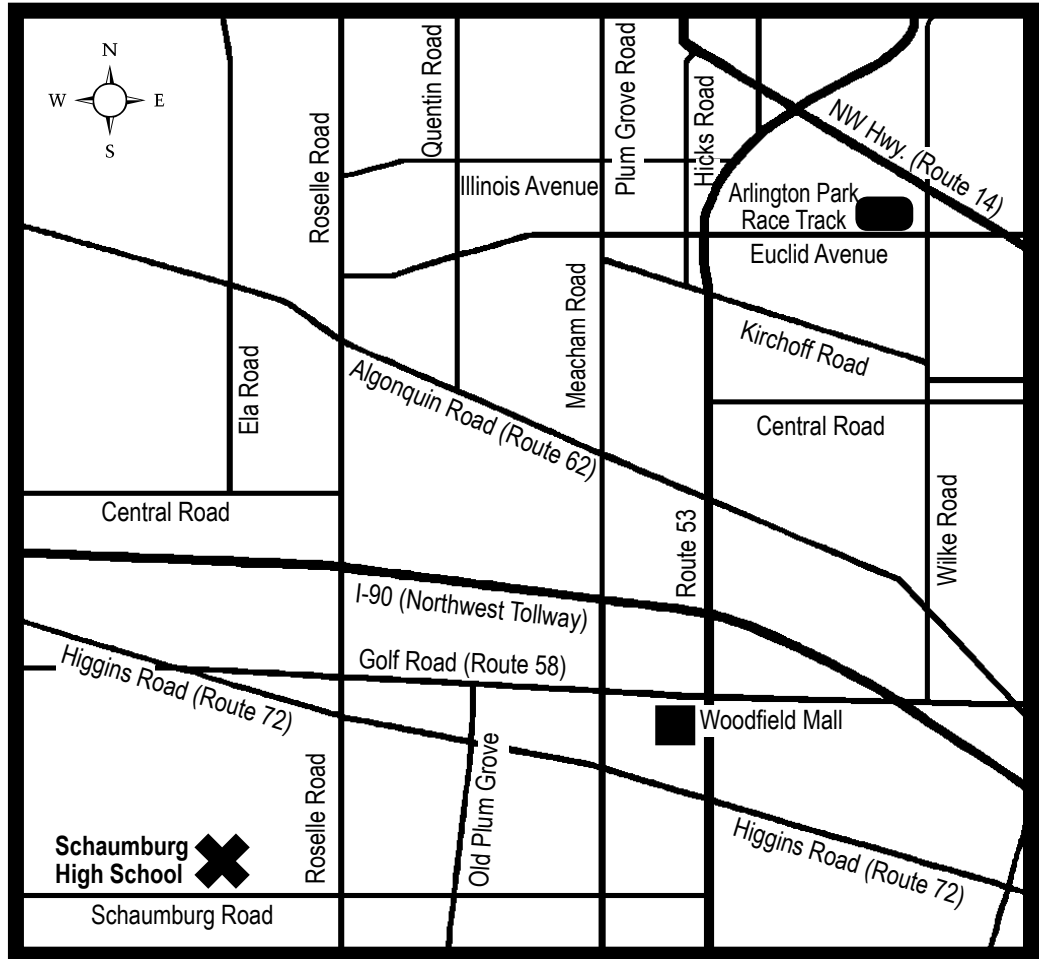

## From the North:

- Take Route 53 south to Higgins Road (Route 72)
- Exit Higgins Road west
- Higgins Road west to Roselle Road
- Left turn (south) on Roselle Road
- Roselle Road south to Schaumburg Road
- Right turn (west) on Schaumburg Road
- School is approximately 3 miles ahead on the right (northeast corner of Schaumburg Road and Braintree Drive)

## From the South:

- Take I-290 or I-355 north to Route 53 north
- Route 53 north to Higgins Road (Route 72)
- Exit Higgins Road west
- Higgins Road west to Roselle Road
- Left turn (south) on Roselle Road
- Roselle Road south to Schaumburg Road
- Right turn (west) on Schaumburg Road
- School is approximately 3 miles ahead on the right (northeast corner of Schaumburg Road and Braintree Drive)

## From Chicago:

- Take I-90 west to Route 53 south
- Route 53 south to Higgins Road (Route 72)
- Exit Higgins Road west
- Higgins Road west to Roselle Road
- Left turn (south) on Roselle Road
- Roselle Road south to Schaumburg Road
- Right turn (west) on Schaumburg Road
- School is approximately 3 miles ahead on the right (northeast corner of Schaumburg Road and Braintree Drive)

## From the West:

- Take I-90 east to Route 53 south
- Route 53 south to Higgins Road (Route 72)
- Exit Higgins Road west
- Higgins Road west to Roselle Road
- Left turn (south) on Roselle Road
- Roselle Road south to Schaumburg Road
- Right turn (west) on Schaumburg Road
- School is approximately 3 miles ahead on the right (northeast corner of Schaumburg Road and Braintree Drive)