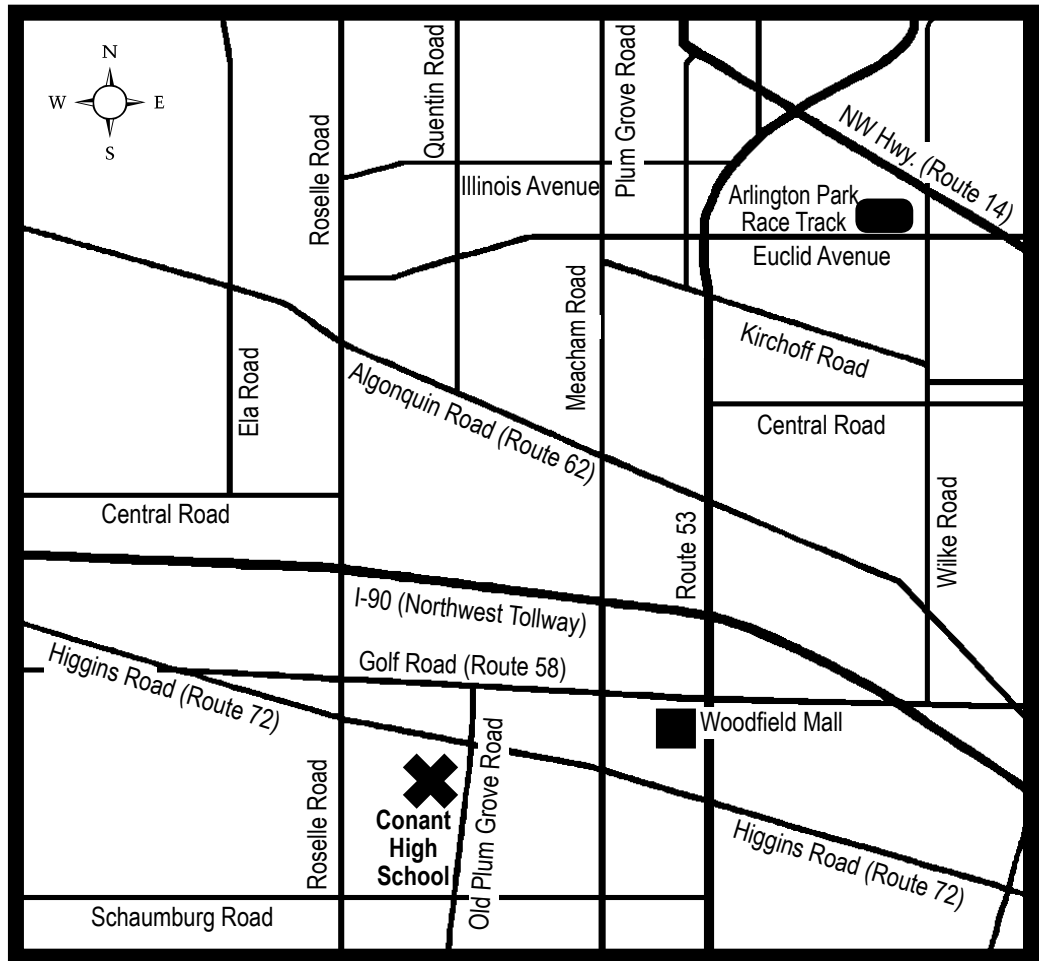

From the North:

- Take Route 53 south to Higgins Road (Route 72)
- Exit Higgins Road west
- Higgins Road west to Old Plum Grove Road
- Left turn (south) on Old Plum Grove Road
- School is ahead on the right (northwest corner of Old Plum Grove Road and Cougar Trail)

From the South:

- Take I-290 or I-355 north to Route 53 north
- Route 53 north to Higgins Road (Route 72)
- Exit Higgins Road west
- Higgins Road west to Old Plum Grove Road
- Left turn (south) on Old Plum Grove Road
- School is ahead on right (northwest corner of Old Plum Grove Road and Cougar Trail)

From Chicago:

- Take I-90 west to Route 53 south
- Route 53 south to Higgins Road (Route 72)
- Exit Higgins Road west
- Higgins Road west to Old Plum Grove Road
- Left turn (south) on Old Plum Grove Road
- School is ahead on right (northwest corner of Old Plum Grove Road and Cougar Trail)

From the West:

- Take I-90 east to Route 53 south
- Route 53 south to Higgins Road (Route 72)
- Exit Higgins Road west
- Higgins Road west to Old Plum Grove Road
- Left turn (south) on Old Plum Grove Road
- School is ahead on right (northwest corner of Old Plum Grove Road and Cougar Trail)