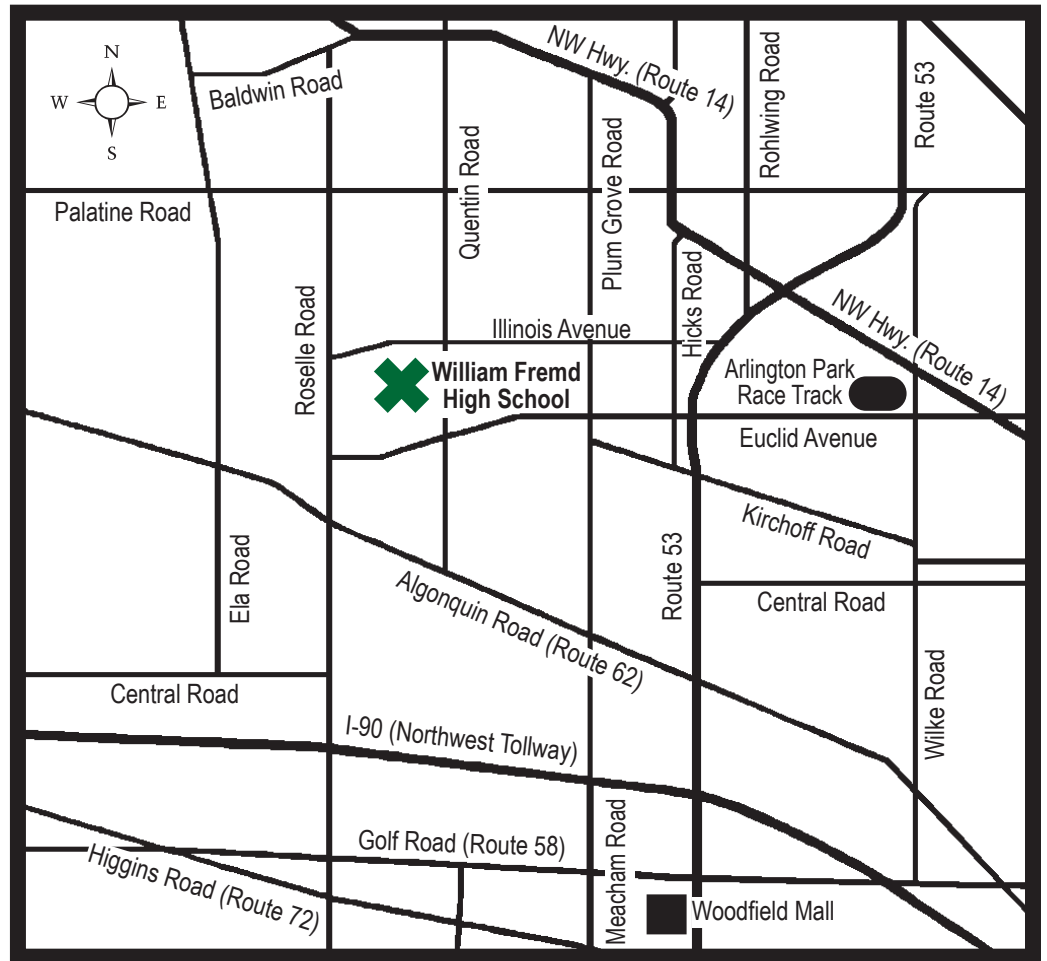

From the North:

- Take Route 53 south to Euclid Avenue
- Exit Euclid Avenue west
- Euclid Avenue west to Quentin Road
- Right turn (north) on Quentin Road
- School is 3 blocks ahead on the left
(southwest corner of Quentin Road and Illinois Avenue)

From the South:

- Take I-290 or I-355 north to Route 53 north
- Route 53 north to Euclid Avenue
- Exit Euclid Avenue west
- Euclid Avenue west to Quentin Road
- Right turn (north) on Quentin Road
- School is 3 blocks ahead on the left
(southwest corner of Quentin Road and Illinois Avenue)

From Chicago:

- Take I-90 west to Roselle Road north
- Roselle Road north to Illinois Avenue
- Right turn (east) on Illinois Avenue
- School is ahead on the right (southwest corner of Quentin Road and Illinois Avenue)

From the West:

- Take I-90 east to Route 53 north
- Route 53 north to Euclid Avenue
- Exit Euclid Avenue west
- Euclid Avenue west to Quentin Road
- Right turn (north) on Quentin Road
- School is 3 blocks ahead on the left
(southwest corner of Quentin Road and Illinois Avenue)