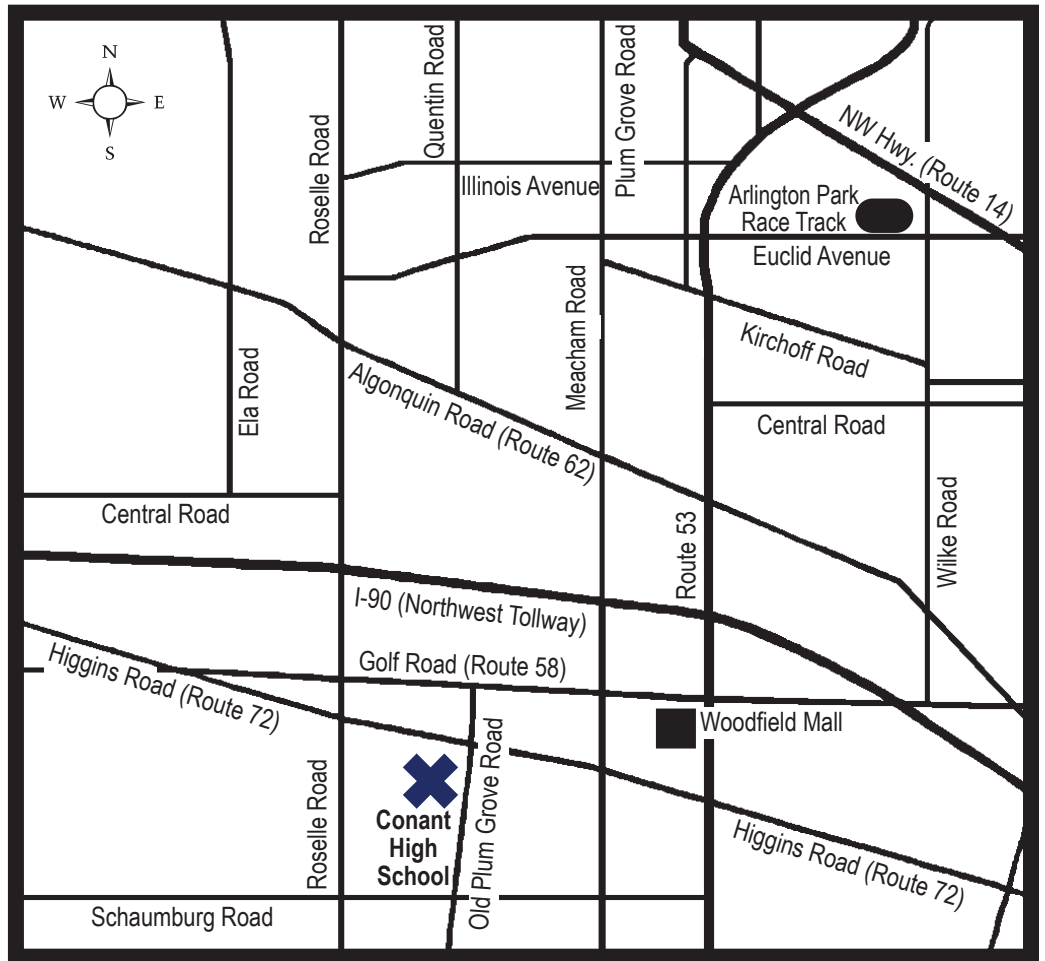

From the North:

- Take Route 53 south to Higgins Road (Route 72)
- Exit Higgins Road west
- Higgins Road west to Old Plum Grove Road
- Left turn (south) on Old Plum Grove Road
- School is ahead on the right (northwest corner of Old Plum Grove Road and Cougar Trail)

From the South:

- Take I-290 or I-355 north to Route 53 north
- Route 53 north to Higgins Road (Route 72)
- Exit Higgins Road west
- Higgins Road west to Old Plum Grove Road
- Left turn (south) on Old Plum Grove Road
- School is ahead on right (northwest corner of Old Plum Grove Road and Cougar Trail)

From Chicago:

- Take I-90 west to Route 53 south
- Route 53 south to Higgins Road (Route 72)
- Exit Higgins Road west
- Higgins Road west to Old Plum Grove Road
- Left turn (south) on Old Plum Grove Road
- School is ahead on right (northwest corner of Old Plum Grove Road and Cougar Trail)

From the West:

- Take I-90 east to Route 53 south
- Route 53 south to Higgins Road (Route 72)
- Exit Higgins Road west
- Higgins Road west to Old Plum Grove Road
- Left turn (south) on Old Plum Grove Road
- School is ahead on right (northwest corner of Old Plum Grove Road and Cougar Trail)