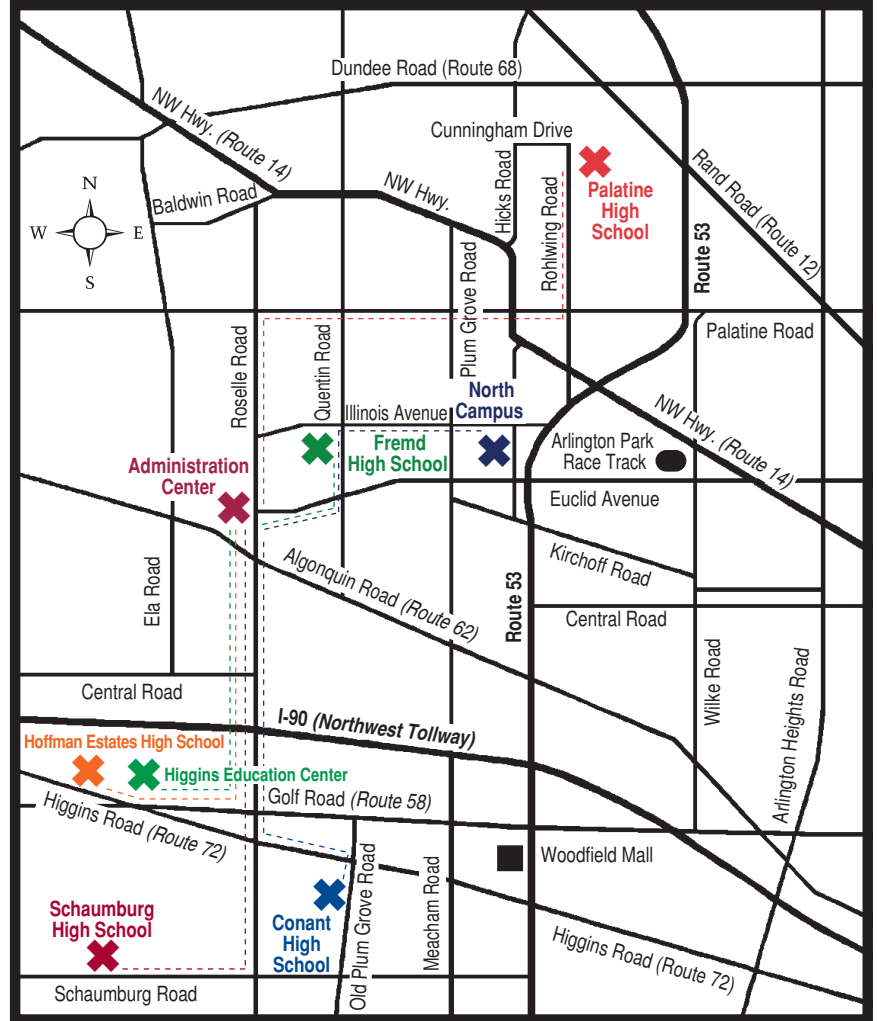

Directions to District 211 High Schools from G.A. McElroy Administration Center

To Palatine High School:

1111 N. Rohlwing Road, Palatine

- Left turn (north) on Roselle Road
- Roselle Road north to Palatine Road
- Right turn (east) on Palatine Road
- Palatine Road east to Rohlwing Road
- Left turn (north) on Rohlwing Road
- School is approximately 3 miles ahead on the right

To William Fremd High School:

1000 S. Quentin Road, Palatine

- Left turn (north) on Roselle Road
- Roselle Road north to Euclid Avenue
- Right turn (east) on Euclid Avenue
- Euclid Avenue east to Quentin Road
- Left turn (north) on Quentin Road
- School is three blocks ahead on the left

To North Campus:

335 E. Illinois Avenue, Palatine

- Left turn (north) on Roselle Road
- Right turn (east) on Euclid Avenue
- Left turn (north) on Hicks Road
- Left turn (west) on Illinois Avenue
- School is approximately 1/2 block ahead on the left (south side of Illinois Avenue)

To Higgins Education Center:

1030 W. Higgins Road, Hoffman Estates

- Right turn (south) on Roselle Road
- Roselle Road south to Golf Road (Route 58)
- Right turn (west) on Golf Road
- Golf Road west to Higgins Road (Route 72)
- Right turn on Higgins Road
- School is approximately one mile ahead on the right