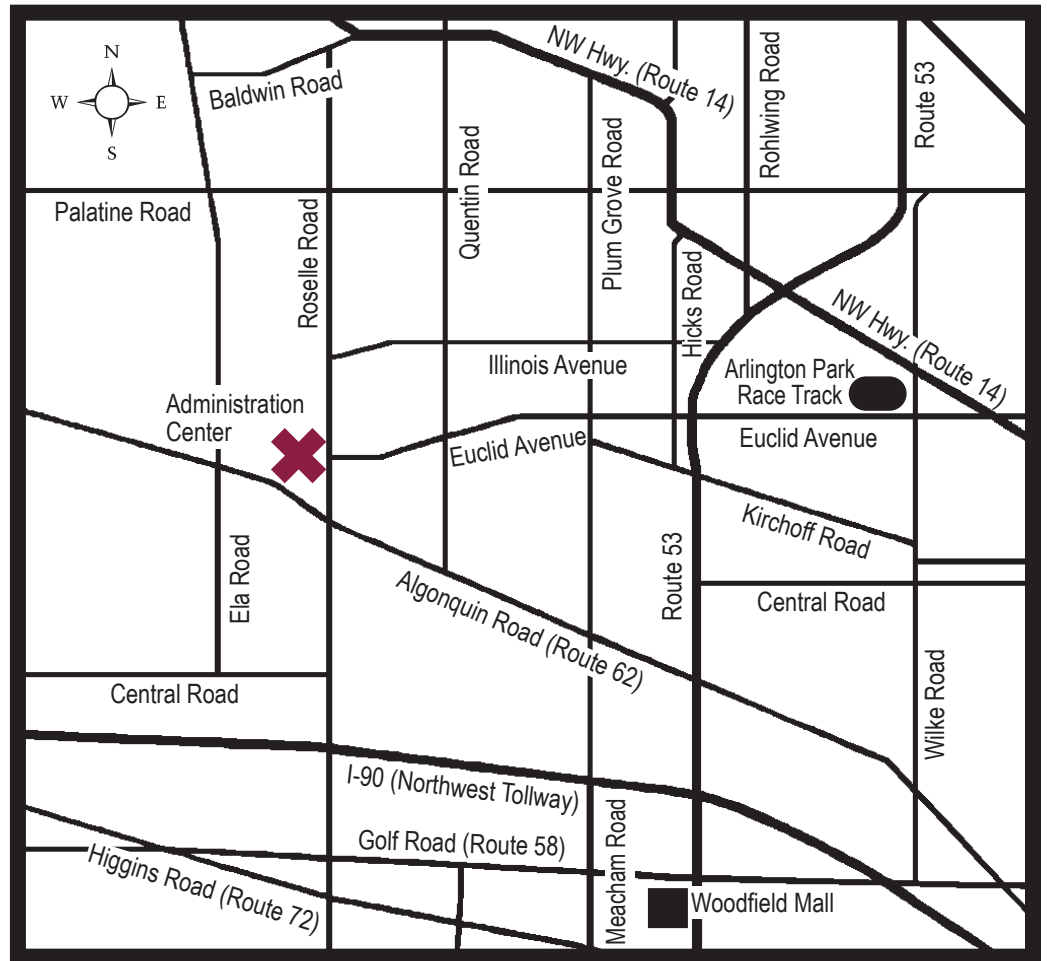

Directions to G.A. McElroy Administration Center 1750 South Roselle Road • Palatine, Illinois

**Township High School
District 211**
(847) 755-6600
Lisa Small,
Superintendent

From the North:

- Take Route 53 south to Euclid Avenue
- Exit Euclid Avenue west
- Euclid Avenue west to Roselle Road
- Left turn (south) on Roselle Road
- Administration Center is on the right side (between Euclid Road and Algonquin Road)

From the South:

- Take I-290 or I-355 north to Route 53 north
- Route 53 north to Euclid Avenue
- Exit Euclid Avenue west
- Euclid Avenue west to Roselle Road
- Left turn (south) on Roselle Road
- Administration Center is on the right side (between Euclid Road and Algonquin Road)

From Chicago:

- Take I-90 west to Roselle Road
- Exit Roselle Road north
- Administration Center is on the left side (between Euclid Road and Algonquin Road)

From the West:

- Take I-90 east to Route 53 north
- Route 53 north to Euclid Avenue
- Exit Euclid Avenue west
- Euclid Avenue west to Roselle Road
- Left turn (south) on Roselle Road
- Administration Center is on the right side (between Euclid Road and Algonquin Road)