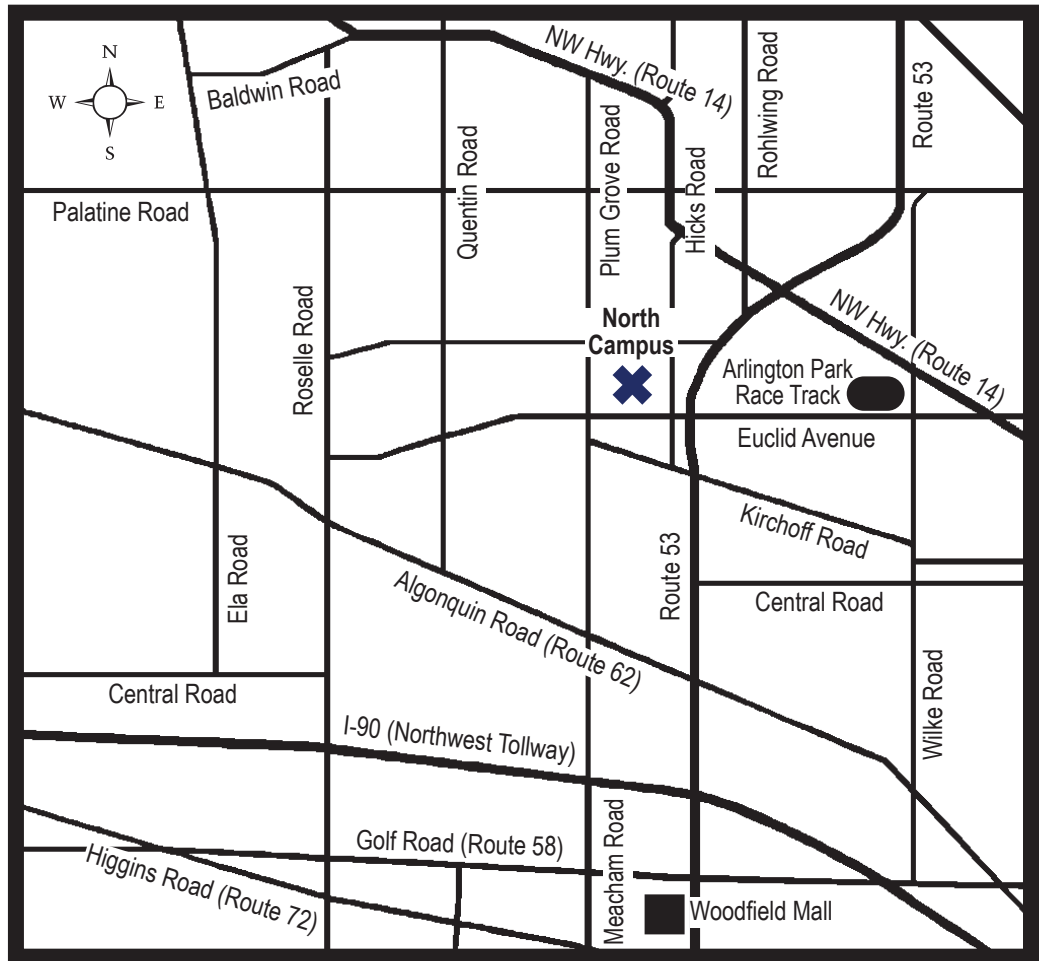

## From the North:

- Take Route 53 south to Euclid Avenue
- Exit 53 on Euclid Avenue west
- Euclid Avenue west to Hicks Road
- Right turn (north) on Hicks Road
- Hicks Road north to Illinois Avenue
- Left (west) on Illinois Avenue
- School is on the left

## From the South:

- Take I-290 or I-355 north to Route 53 north
- Route 53 north to Euclid Avenue west
- Exit 53 on Euclid Avenue west
- Euclid Avenue west to Hicks Road
- Right turn (north) on Hicks Road
- Hicks Road north to Illinois Avenue
- Left (west) on Illinois Avenue
- School is on the left

## From Chicago:

- Take I-90 west to Route 53 north
- Route 53 north to Euclid Ave. west
- Exit 53 on Euclid Ave west
- Euclid Ave west (left) to Hicks Road
- Hicks Road north (right) to Illinois Ave.
- Illinois Ave west (left) to school
- School is on left (south side of street)

## From the West:

- Take I-90 east to Route 53 north
- Route 53 north to Euclid Ave.
- Exit 53 on Euclid Ave west
- Euclid Ave west (left) to Hicks Road
- Hicks Road north (right) to Illinois Ave.
- Illinois Ave west (left) to school
- School is on left (south side of street)