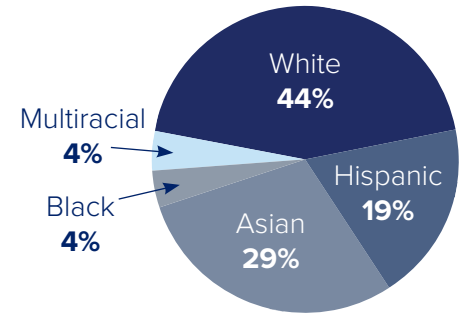

JC Brown

College & Career Counselor
jcbrown@d211.org

Scott Altergott

saltergott@d211.org

Richard Bauer

rbauer@d211.org

Angelica Cordova-Rajoo

acordovarajoo@d211.org

Pamela Cullotta

pcullotta@d211.org

Ophelia Hernandez

ohernandez@d211.org

Paula Hill

phill@d211.org

Scott Hoeft

shoeft@d211.org

Adam Leibman

aleibman@d211.org

Maggie Roesslein

mroesslein@d211.org

Austin Sobey

asobey@d211.org

Matt Willey

mwilley@d211.org

211 CONANT HIGH SCHOOL

COMMUNITY BACKGROUND

Township High School District 211 is the largest high school district in the state with over 12,000 students in its five high schools and two alternative high schools. High School District 211 is located about 25 miles northwest of Chicago and serves the communities of Hoffman Estates, Inverness, Palatine, and Schaumburg, and parts of Arlington Heights, Elk Grove Village, Hanover Park, Rolling Meadows, Roselle, Streamwood, and South Barrington. District 211 has earned full recognition status by the State Superintendent of Schools in the State of Illinois.

DISTRICT 211 HIGH SCHOOLS

- District 211 North Campus
- Higgins Education Center
- Hoffman Estates High School
- James B. Conant High School
- Palatine High School
- Schaumburg High School
- William Fremd High School

ENROLLMENT AND STUDENT POPULATION

CONANT HIGH SCHOOL

SCHOOL ENROLLMENT	
2,526 STUDENTS | 35% LOW INCOME	
Grade 9:	594
Grade 10:	666
Grade 11:	618
Grade 12:	648

TRANSCRIPT INFORMATION

D211 CURRICULUM LEVELS

Township High School District 211 offers college and career readiness preparation coursework, Enrollment is open to all students, subject to meeting prerequisite criteria.

Course offering may vary year-to-year based on student course requests.

- 22 Honors Level Courses
- 33 Advanced Placement Courses
- 65 Dual Credit Courses
- Transitional English (TE001)
- Transitional Mathematics (TM002)

GRADUATION REQUIREMENTS

English	4.0 Units
Mathematics	3.0 Units
Social Studies	2.0 Units
Science	2.0 Units
Wellness	3.0 Units
Applied Arts	1.0 Unit
Consumer Education	0.5 Unit
Electives	4.5 Units

COURSE CODE LEGEND

1st Digit		2nd Digit	3rd Digit	
1-4	Earliest level student may take course	No significance	0	Fundamental courses
6	Dual credit course		1	General education
			2-7	Regular education
			8	Honors (weighted grade)
			9	Advanced placement (weighted grade)

Example: E208 = sophomore year English at the honor level