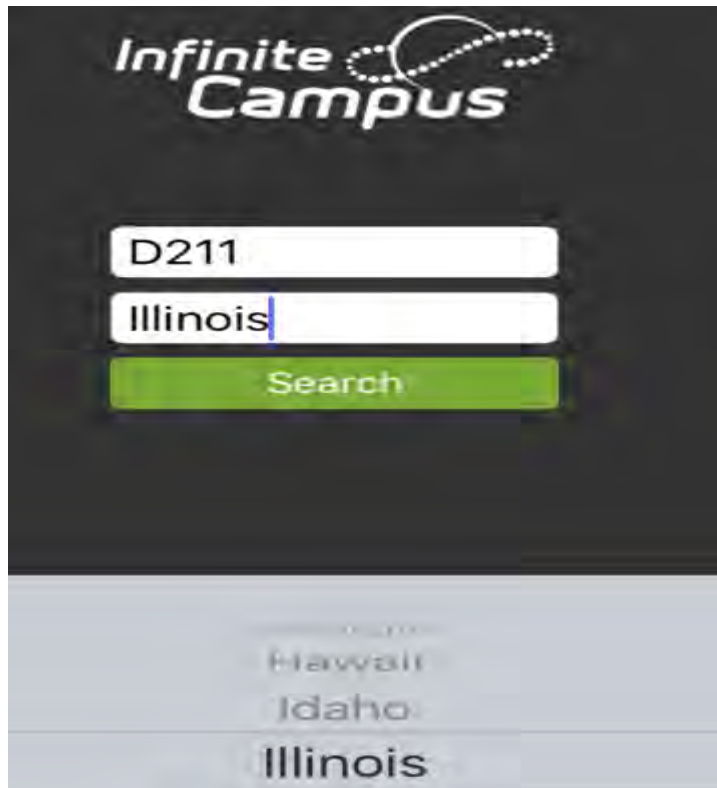

Infinite Campus Portal App

The Infinite Campus Portal app is available for your smartphone or tablet. Log in to the portal to download it.

1. Go to the App Store/Self Service App on your device, and download the **Infinite Campus Mobile Portal**.

2. Type in **D211** for District and scroll to **Illinois** for State.

3. Tap on **TOWNSHIP H S DIST 211**.

4. Type in your **username** and **password**. Tap on **Log In**.

A screenshot of a mobile application login screen. At the top, the text "TOWNSHIP H S DIST 211, IL" is displayed in white. Below this, there are two white input fields: "Username" and "Password". Under the "Password" field, there is a "Show Password" label and a toggle switch. At the bottom, there are two buttons: a green "Log In" button and a grey "Change District" button.